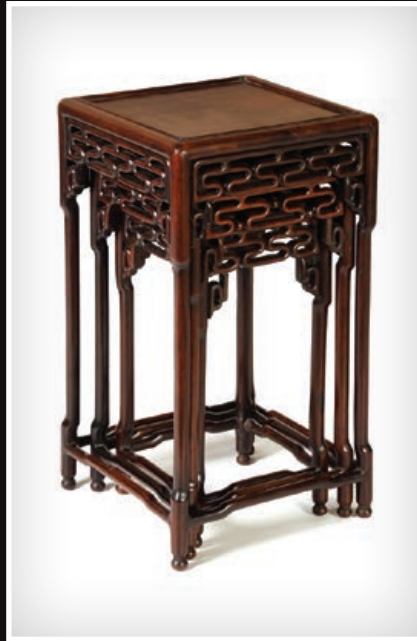

Tel/Fax: 021 883 9730

Email: thewarehouse@mweb.co.za

Website: www.pierrabe.com

 pierrabe_antiques

PIÉR RABE ANTIQUES & ART

ESTABLISHED 1988

CAPE FURNITURE SPECIALIST

PIÉR RABE ANTIQUES & ART